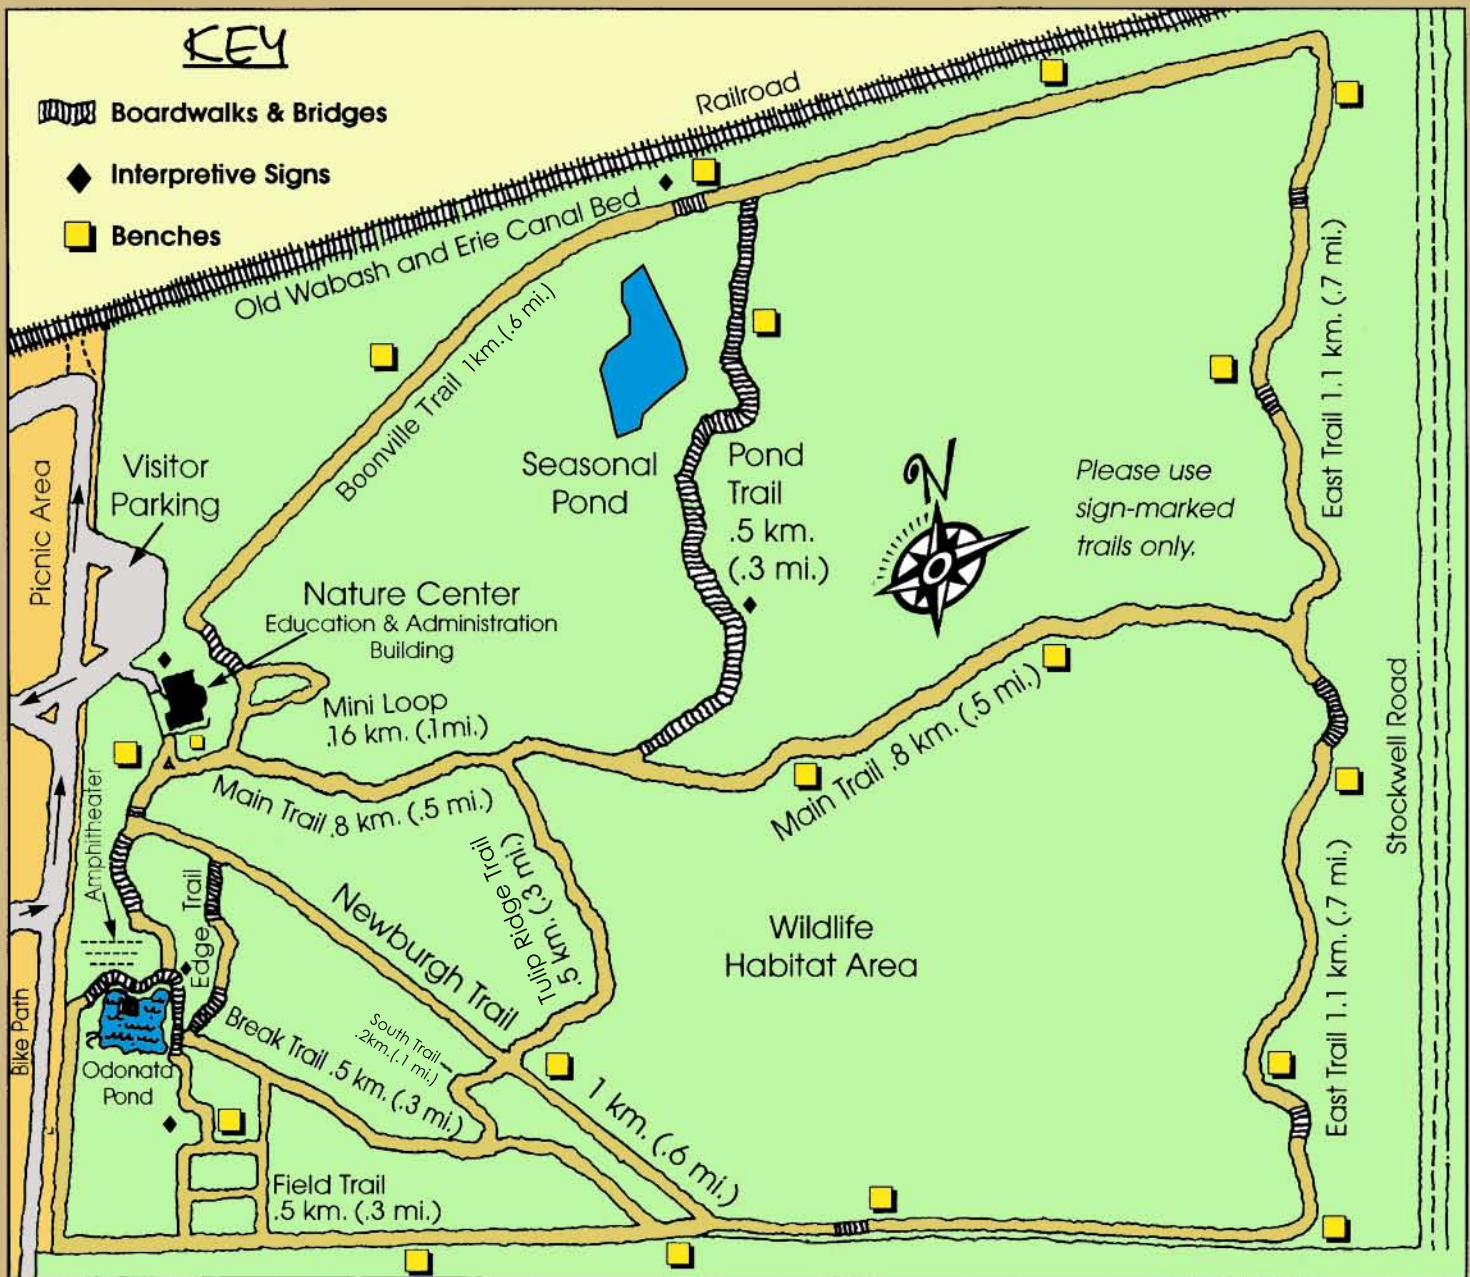

Trail Map Wesselman Woods Nature Preserve

Wesselman Woods Nature Preserve Trail Map distances:

Total hiking trail distance (including unnamed trails) 6.2 miles

Main Trail .5 mile

Seasonal Pond Trail .3 mile

Boonville Trail .6 mile

East Trail .7 mile

Newburgh Trail .6 mile

Tulip Ridge Trail .3 mile

Toyota Break Trail .3 mile

Edge Trail .1 mile

Trail to Odonata Pond .1 mile

Field Trail .3 mile

South Trail .3 mile

Mini-Loop Trail .1 mile